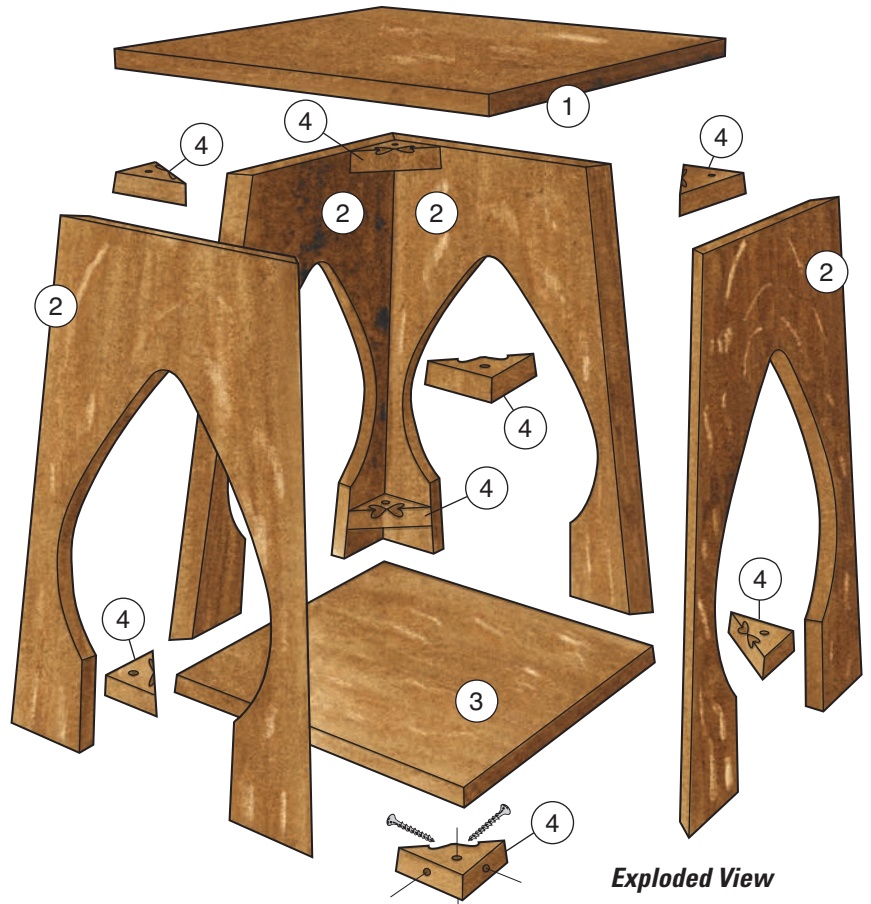

Side Template

Each square = 1/2"

MATERIAL LIST

	T x W x L
1 Top (1)	3/4" x 18" x 18"
2 Sides (4)	3/4" x 16" x 21 1/2"
3 Shelf (1)	3/4" x 14" x 14"
4 Triangular Glue Blocks (8)	1" x 3" x 3"