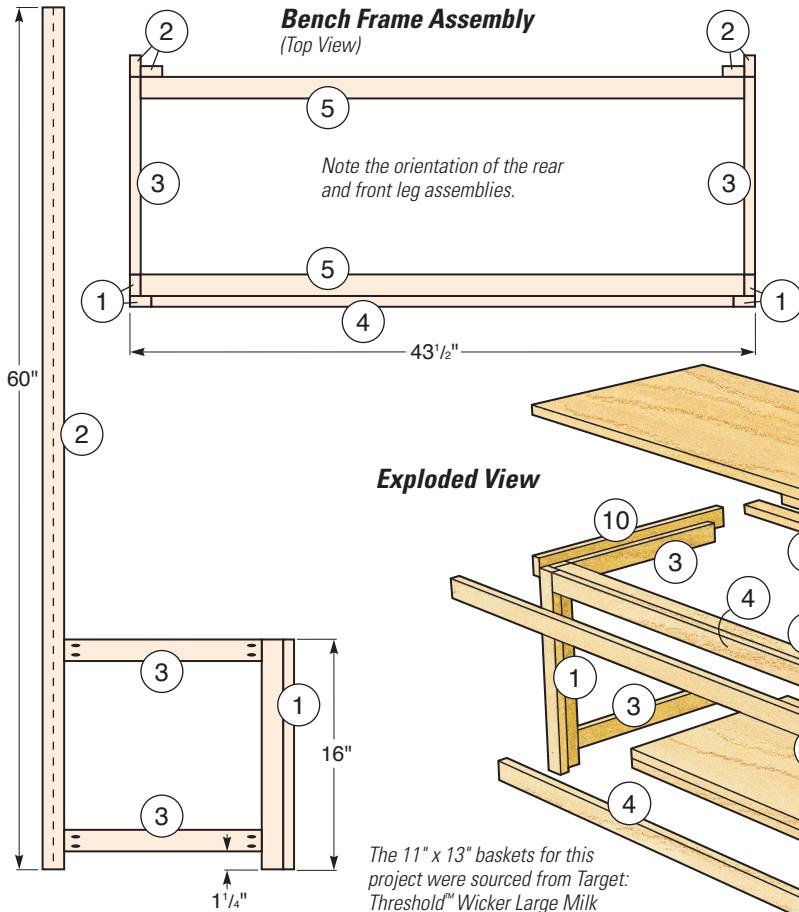

**Leg and Stretcher Side Assembly**  
(Inside View)

**Exploded View**

The 11" x 13" baskets for this project were sourced from Target: Threshold™ Wicker Large Milk Crate, item 002-07-0731

**MATERIAL LIST**

	<b>T x W x L</b>
<b>1</b> Front Legs (4)	3/4" x 1 1/2" x 16"
<b>2</b> Back Legs (4)	3/4" x 1 1/2" x 60"
<b>3</b> Side Returns (4)	3/4" x 1 1/2" x 13 3/4"
<b>4</b> Front Top and Bottom Rails (2)	3/4" x 1 1/2" x 40 1/2"
<b>5</b> Front and Back Seat Frames (2)	3/4" x 1 1/2" x 42"
<b>6</b> Middle Rear Stretcher (1)	3/4" x 5 1/2" x 39"
<b>7</b> Upper Rear Stretcher (1)	3/4" x 3 1/2" x 39"
<b>8</b> Top Cap (1)	3/4" x 3 1/2" x 45 1/2"
<b>9</b> Lower Rear Stretcher (1)	3/4" x 1 1/2" x 39"
<b>10</b> Side Seat Frames (2)	3/4" x 1 1/2" x 17 1/2"
<b>11</b> Front Seat Frame (1)	3/4" x 1 1/2" x 45"
<b>12</b> Seat (1)	3/4" x 16" x 43 1/2"
<b>13</b> Shelf (1)	3/4" x 15 1/4" x 42"
<b>14</b> Shelf Supports (2)	3/4" x 1 1/2" x 42"
<b>15</b> Back Slats (12)	3/4" x 5 1/2" x 42"