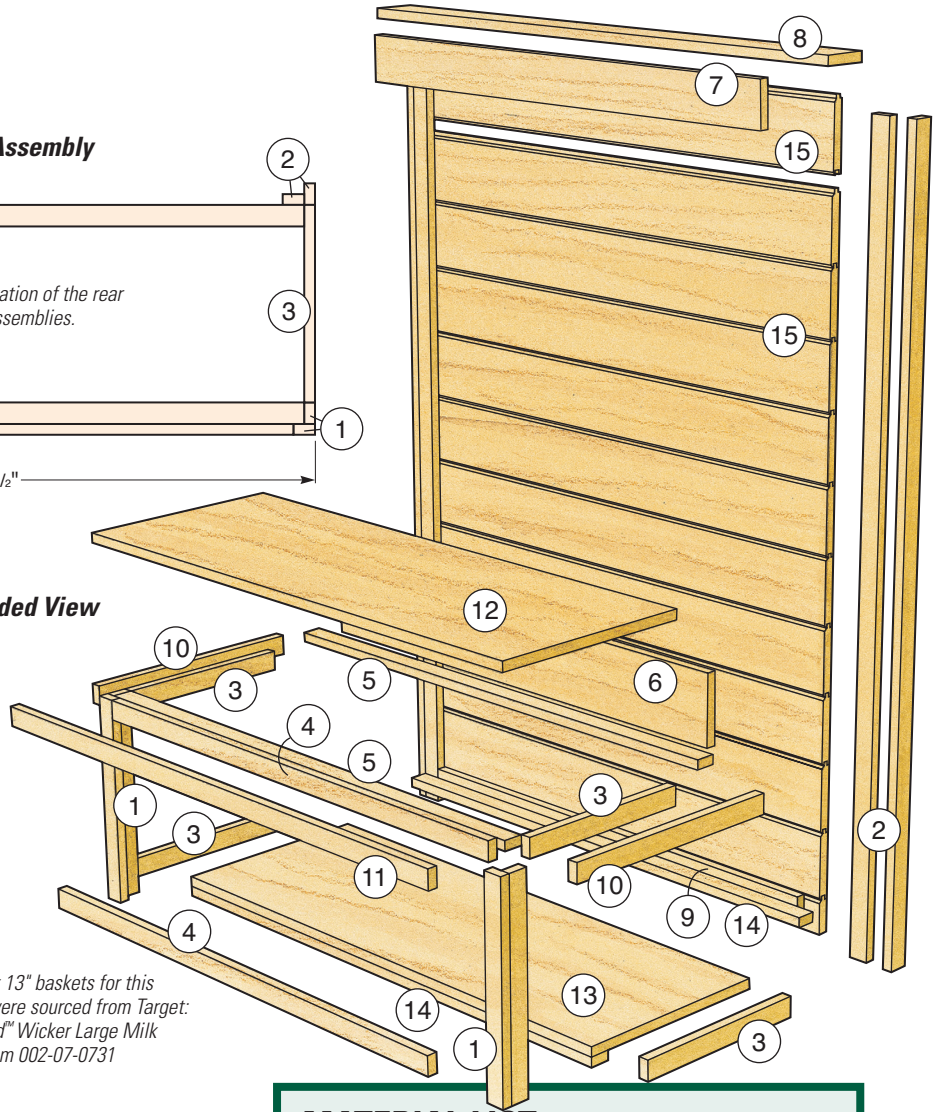

**Leg and Stretcher Side Assembly**  
(Inside View)

**Exploded View**

The 11" x 13" baskets for this project were sourced from Target: Threshold™ Wicker Large Milk Crate, item 002-07-0731

**MATERIAL LIST**

	<b>T x W x L</b>
<b>1</b> Front Legs (4)	3/4" x 1 1/2" x 16"
<b>2</b> Back Legs (4)	3/4" x 1 1/2" x 60"
<b>3</b> Side Returns (4)	3/4" x 1 1/2" x 13 3/4"
<b>4</b> Front Top and Bottom Rails (2)	3/4" x 1 1/2" x 40 1/2"
<b>5</b> Front and Back Seat Frames (2)	3/4" x 1 1/2" x 42"
<b>6</b> Middle Rear Stretcher (1)	3/4" x 5 1/2" x 39"
<b>7</b> Upper Rear Stretcher (1)	3/4" x 3 1/2" x 39"
<b>8</b> Top Cap (1)	3/4" x 3 1/2" x 45 1/2"
<b>9</b> Lower Rear Stretcher (1)	3/4" x 1 1/2" x 39"
<b>10</b> Side Seat Frames (2)	3/4" x 1 1/2" x 17 1/2"
<b>11</b> Front Seat Frame (1)	3/4" x 1 1/2" x 45"
<b>12</b> Seat (1)	3/4" x 16" x 43 1/2"
<b>13</b> Shelf (1)	3/4" x 15 1/4" x 42"
<b>14</b> Shelf Supports (2)	3/4" x 1 1/2" x 42"
<b>15</b> Back Slats (12)	3/4" x 5 1/2" x 42"