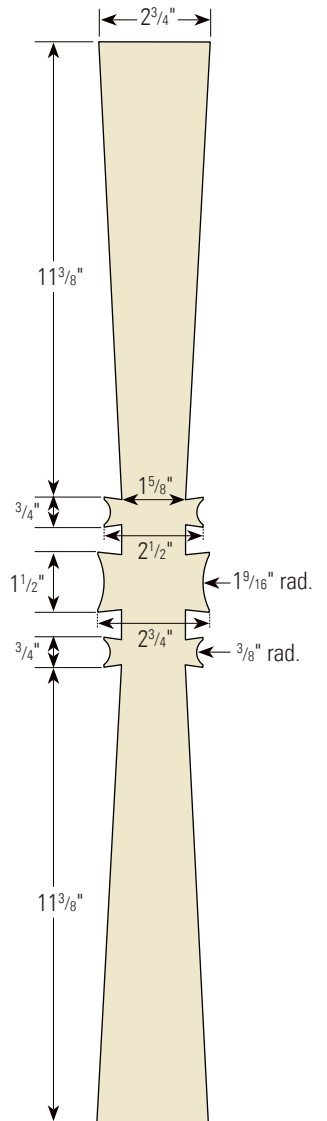

Exploded View

Pedestal Detail

MATERIAL LIST

	T x W x L
1 Small Top (1)	1/2" x 8" x 8"
2 Large Top, Sections (4)*	3/4" x 6 7/8" x 13 3/4"
3 Two 6"-Dia. Discs, Sections (8)	3/4" x 3" x 6"
4 7"-Dia. Disc, Sections (4)	1/2" x 3 1/2" x 7"
5 8"-Dia. Disc, Sections (4)	1/2" x 4" x 8"
6 Pedestal (1)	3" x 3" x 27"
7 Base Sections (4)	3/4" x 6" x 12"

* Not Shown in Exploded View