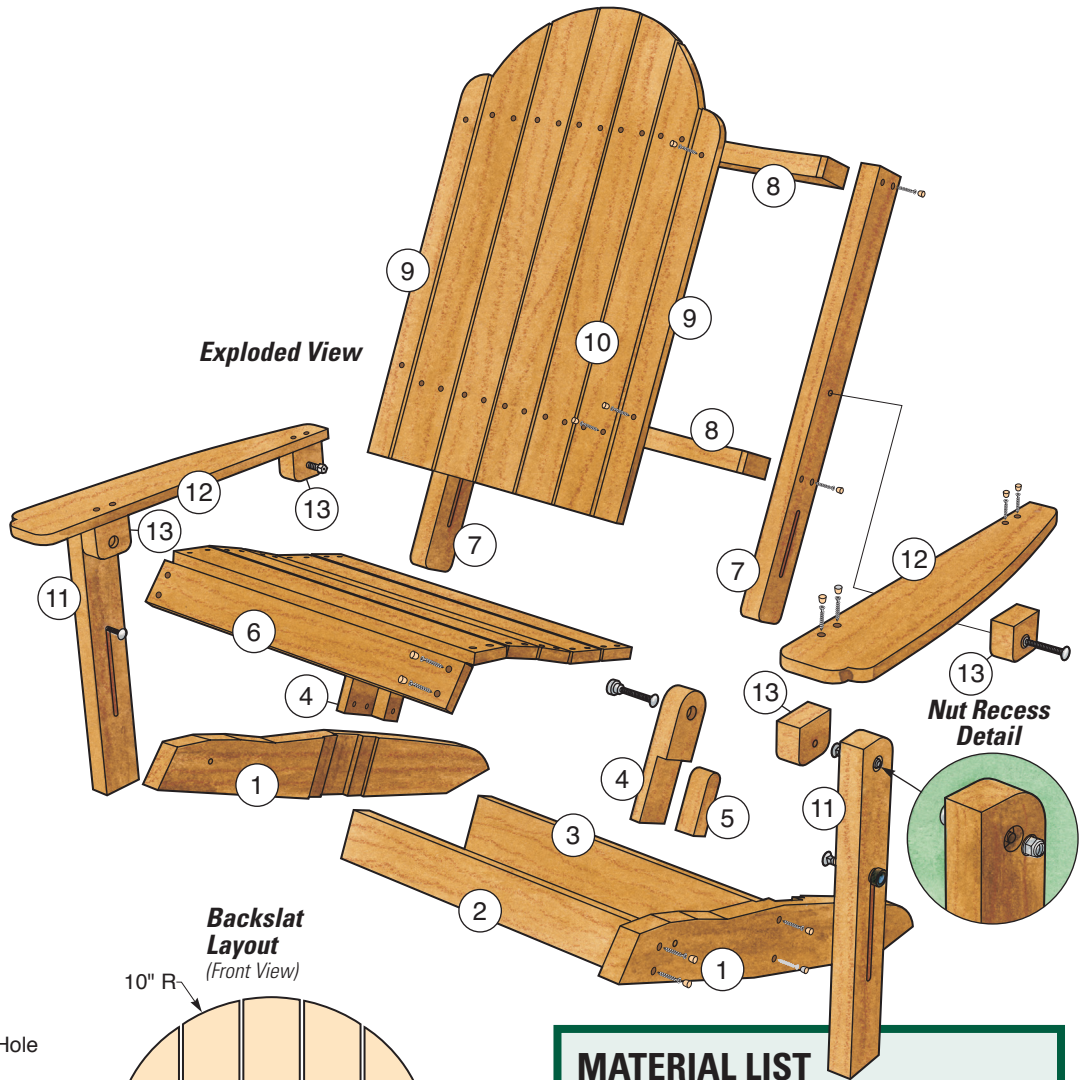

Arm
(Top View)

Exploded View

Nut Recess Detail

Backrest Supports
(Front View)

Backslat Layout
(Front View)

Front Legs
(Front View)

Knob Recess Detail

MATERIAL LIST

	T x W x L
1 Back Legs (2)	1 1/2" x 5" x 36"
2 Front Seat Stretcher (1)	1 1/2" x 3 1/4" x 23"
3 Rear Seat Stretcher (1)	1 1/2" x 4 1/2" x 23 1/2"
4 Backrest Pivots (2)	1 1/2" x 3" x 9 1/4"
5 Backrest Stops (2)	1 1/2" x 1 1/2" x 4 1/2"
6 Seat Slats (6)	3/4" x 3" x 26"
7 Backrest Supports (2)	1 1/2" x 3" x 32"
8 Backrest Crosspieces (2)	1 1/2" x 3" x 20"
9 Narrow Back Slats (2)	3/4" x 2" x 28 1/2"
10 Wide Back Slats (5)	3/4" x 3 1/2" x 34 5/8"
11 Front Legs (2)	1 1/2" x 3" x 21"
12 Arms (2)	3/4" x 5" x 27"
13 Arm Pivot Blocks (4)	1 1/2" x 3" x 2 1/2"

Backrest Stop
(Front View)

Arm Pivot Blocks
(Front View)

Backrest Pivots
(Side and Front Views)

Backrest Crosspieces
(Front View)

Back Leg
(Front View)