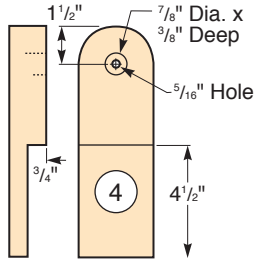

Arm
(Top View)

Exploded View

Nut Recess Detail

Backrest Supports
(Front View)

Backslat Layout
(Front View)

Front Legs
(Front View)

Knob Recess Detail

MATERIAL LIST

	T x W x L
1 Back Legs (2)	1 1/2" x 5" x 36"
2 Front Seat Stretcher (1)	1 1/2" x 3 1/4" x 23"
3 Rear Seat Stretcher (1)	1 1/2" x 4 1/2" x 23 1/2"
4 Backrest Pivots (2)	1 1/2" x 3" x 9 1/4"
5 Backrest Stops (2)	1 1/2" x 1 1/2" x 4 1/2"
6 Seat Slats (6)	3/4" x 3" x 26"
7 Backrest Supports (2)	1 1/2" x 3" x 32"
8 Backrest Crosspieces (2)	1 1/2" x 3" x 20"
9 Narrow Back Slats (2)	3/4" x 2" x 28 1/2"
10 Wide Back Slats (5)	3/4" x 3 1/2" x 34 5/8"
11 Front Legs (2)	1 1/2" x 3" x 21"
12 Arms (2)	3/4" x 5" x 27"
13 Arm Pivot Blocks (4)	1 1/2" x 3" x 2 1/2"

Backrest Stop
(Front View)

Arm Pivot Blocks
(Front View)

Backrest Pivots
(Side and Front Views)

Backrest Crosspieces
(Front View)

Back Leg
(Front View)