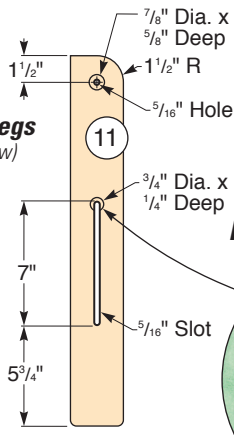

Arm
(Top View)

Exploded View

Nut Recess Detail

Backrest Supports
(Front View)

Backslat Layout
(Front View)

Front Legs
(Front View)

Knob Recess Detail

MATERIAL LIST

	T x W x L
1 Back Legs (2)	1 1/2" x 5" x 36"
2 Front Seat Stretcher (1)	1 1/2" x 3 1/4" x 23"
3 Rear Seat Stretcher (1)	1 1/2" x 4 1/2" x 23 1/2"
4 Backrest Pivots (2)	1 1/2" x 3" x 9 1/4"
5 Backrest Stops (2)	1 1/2" x 1 1/2" x 4 1/2"
6 Seat Slats (6)	3/4" x 3" x 26"
7 Backrest Supports (2)	1 1/2" x 3" x 32"
8 Backrest Crosspieces (2)	1 1/2" x 3" x 20"
9 Narrow Back Slats (2)	3/4" x 2" x 28 1/2"
10 Wide Back Slats (5)	3/4" x 3 1/2" x 34 5/8"
11 Front Legs (2)	1 1/2" x 3" x 21"
12 Arms (2)	3/4" x 5" x 27"
13 Arm Pivot Blocks (4)	1 1/2" x 3" x 2 1/2"

Backrest Stop
(Front View)

Arm Pivot Blocks
(Front View)

Backrest Pivots
(Side and Front Views)

Backrest Crosspieces
(Front View)

Back Leg
(Front View)