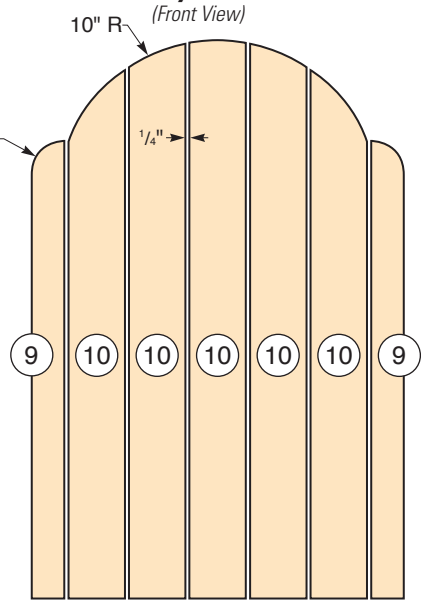

Arm
(Top View)

Exploded View

Nut Recess Detail

Backrest Supports
(Front View)

Backslat Layout
(Front View)

Front Legs
(Front View)

Knob Recess Detail

MATERIAL LIST

	T x W x L
1 Back Legs (2)	1 1/2" x 5" x 36"
2 Front Seat Stretcher (1)	1 1/2" x 3 1/4" x 23"
3 Rear Seat Stretcher (1)	1 1/2" x 4 1/2" x 23 1/2"
4 Backrest Pivots (2)	1 1/2" x 3" x 9 1/4"
5 Backrest Stops (2)	1 1/2" x 1 1/2" x 4 1/2"
6 Seat Slats (6)	3/4" x 3" x 26"
7 Backrest Supports (2)	1 1/2" x 3" x 32"
8 Backrest Crosspieces (2)	1 1/2" x 3" x 20"
9 Narrow Back Slats (2)	3/4" x 2" x 28 1/2"
10 Wide Back Slats (5)	3/4" x 3 1/2" x 34 5/8"
11 Front Legs (2)	1 1/2" x 3" x 21"
12 Arms (2)	3/4" x 5" x 27"
13 Arm Pivot Blocks (4)	1 1/2" x 3" x 2 1/2"

Backrest Stop
(Front View)

Arm Pivot Blocks
(Front View)

Backrest Pivots
(Side and Front Views)

Backrest Crosspieces
(Front View)

Back Leg
(Front View)