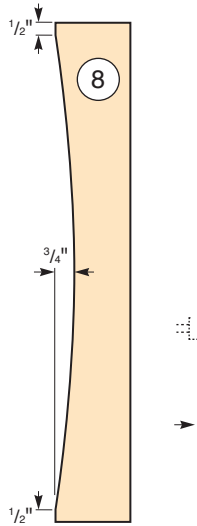

Arm
(Top View)

Exploded View

Nut Recess Detail

Backrest Supports
(Front View)

Backslat Layout
(Front View)

Front Legs
(Front View)

Knob Recess Detail

MATERIAL LIST

	T x W x L
1 Back Legs (2)	1 1/2" x 5" x 36"
2 Front Seat Stretcher (1)	1 1/2" x 3 1/4" x 23"
3 Rear Seat Stretcher (1)	1 1/2" x 4 1/2" x 23 1/2"
4 Backrest Pivots (2)	1 1/2" x 3" x 9 1/4"
5 Backrest Stops (2)	1 1/2" x 1 1/2" x 4 1/2"
6 Seat Slats (6)	3/4" x 3" x 26"
7 Backrest Supports (2)	1 1/2" x 3" x 32"
8 Backrest Crosspieces (2)	1 1/2" x 3" x 20"
9 Narrow Back Slats (2)	3/4" x 2" x 28 1/2"
10 Wide Back Slats (5)	3/4" x 3 1/2" x 34 5/8"
11 Front Legs (2)	1 1/2" x 3" x 21"
12 Arms (2)	3/4" x 5" x 27"
13 Arm Pivot Blocks (4)	1 1/2" x 3" x 2 1/2"

Backrest Stop
(Front View)

Arm Pivot Blocks
(Front View)

Backrest Pivots
(Side and Front Views)

Backrest Crosspieces
(Front View)

Back Leg
(Front View)