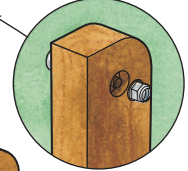

Arm
(Top View)

Exploded View

Nut Recess Detail

Backrest Supports
(Front View)

Backslat Layout
(Front View)

Front Legs
(Front View)

Knob Recess Detail

MATERIAL LIST

	T x W x L
1 Back Legs (2)	1 1/2" x 5" x 36"
2 Front Seat Stretcher (1)	1 1/2" x 3 1/4" x 23"
3 Rear Seat Stretcher (1)	1 1/2" x 4 1/2" x 23 1/2"
4 Backrest Pivots (2)	1 1/2" x 3" x 9 1/4"
5 Backrest Stops (2)	1 1/2" x 1 1/2" x 4 1/2"
6 Seat Slats (6)	3/4" x 3" x 26"
7 Backrest Supports (2)	1 1/2" x 3" x 32"
8 Backrest Crosspieces (2)	1 1/2" x 3" x 20"
9 Narrow Back Slats (2)	3/4" x 2" x 28 1/2"
10 Wide Back Slats (5)	3/4" x 3 1/2" x 34 5/8"
11 Front Legs (2)	1 1/2" x 3" x 21"
12 Arms (2)	3/4" x 5" x 27"
13 Arm Pivot Blocks (4)	1 1/2" x 3" x 2 1/2"

Backrest Stop
(Front View)

Arm Pivot Blocks
(Front View)

Backrest Pivots
(Side and Front Views)

Backrest Crosspieces
(Front View)

Back Leg
(Front View)