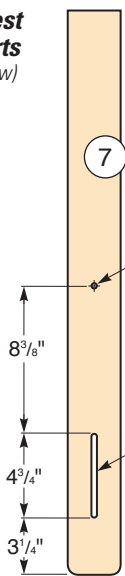

Arm
(Top View)

Exploded View

Nut Recess Detail

Backrest Supports
(Front View)

Backslat Layout
(Front View)

Front Legs
(Front View)

Knob Recess Detail

MATERIAL LIST

	T x W x L
1 Back Legs (2)	1 1/2" x 5" x 36"
2 Front Seat Stretcher (1)	1 1/2" x 3 1/4" x 23"
3 Rear Seat Stretcher (1)	1 1/2" x 4 1/2" x 23 1/2"
4 Backrest Pivots (2)	1 1/2" x 3" x 9 1/4"
5 Backrest Stops (2)	1 1/2" x 1 1/2" x 4 1/2"
6 Seat Slats (6)	3/4" x 3" x 26"
7 Backrest Supports (2)	1 1/2" x 3" x 32"
8 Backrest Crosspieces (2)	1 1/2" x 3" x 20"
9 Narrow Back Slats (2)	3/4" x 2" x 28 1/2"
10 Wide Back Slats (5)	3/4" x 3 1/2" x 34 5/8"
11 Front Legs (2)	1 1/2" x 3" x 21"
12 Arms (2)	3/4" x 5" x 27"
13 Arm Pivot Blocks (4)	1 1/2" x 3" x 2 1/2"

Backrest Stop
(Front View)

Arm Pivot Blocks
(Front View)

Backrest Pivots
(Side and Front Views)

Backrest Crosspieces
(Front View)

Back Leg
(Front View)