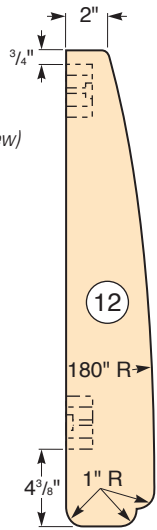

Arm
(Top View)

Exploded View

Nut Recess Detail

Backrest Supports
(Front View)

Backslat Layout
(Front View)

Front Legs
(Front View)

Knob Recess Detail

MATERIAL LIST

	T x W x L
1 Back Legs (2)	1 1/2" x 5" x 36"
2 Front Seat Stretcher (1)	1 1/2" x 3 1/4" x 23"
3 Rear Seat Stretcher (1)	1 1/2" x 4 1/2" x 23 1/2"
4 Backrest Pivots (2)	1 1/2" x 3" x 9 1/4"
5 Backrest Stops (2)	1 1/2" x 1 1/2" x 4 1/2"
6 Seat Slats (6)	3/4" x 3" x 26"
7 Backrest Supports (2)	1 1/2" x 3" x 32"
8 Backrest Crosspieces (2)	1 1/2" x 3" x 20"
9 Narrow Back Slats (2)	3/4" x 2" x 28 1/2"
10 Wide Back Slats (5)	3/4" x 3 1/2" x 34 5/8"
11 Front Legs (2)	1 1/2" x 3" x 21"
12 Arms (2)	3/4" x 5" x 27"
13 Arm Pivot Blocks (4)	1 1/2" x 3" x 2 1/2"

Backrest Stop
(Front View)

Arm Pivot Blocks
(Front View)

Backrest Pivots
(Side and Front Views)

Backrest Crosspieces
(Front View)

Back Leg
(Front View)