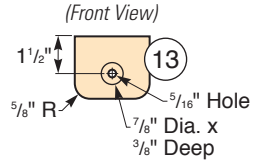

Arm
(Top View)

Exploded View

Nut Recess Detail

Backrest Supports
(Front View)

Backslat Layout
(Front View)

Front Legs
(Front View)

Knob Recess Detail

MATERIAL LIST

	T x W x L
1 Back Legs (2)	1 1/2" x 5" x 36"
2 Front Seat Stretcher (1)	1 1/2" x 3 1/4" x 23"
3 Rear Seat Stretcher (1)	1 1/2" x 4 1/2" x 23 1/2"
4 Backrest Pivots (2)	1 1/2" x 3" x 9 1/4"
5 Backrest Stops (2)	1 1/2" x 1 1/2" x 4 1/2"
6 Seat Slats (6)	3/4" x 3" x 26"
7 Backrest Supports (2)	1 1/2" x 3" x 32"
8 Backrest Crosspieces (2)	1 1/2" x 3" x 20"
9 Narrow Back Slats (2)	3/4" x 2" x 28 1/2"
10 Wide Back Slats (5)	3/4" x 3 1/2" x 34 5/8"
11 Front Legs (2)	1 1/2" x 3" x 21"
12 Arms (2)	3/4" x 5" x 27"
13 Arm Pivot Blocks (4)	1 1/2" x 3" x 2 1/2"

Backrest Stop
(Front View)

Arm Pivot Blocks
(Front View)

Backrest Pivots
(Side and Front Views)

Backrest Crosspieces
(Front View)

Back Leg
(Front View)